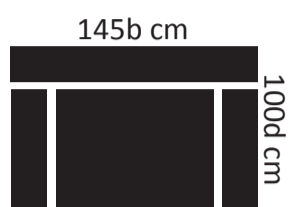

Loveseat

| | |
|---|---------|
| A | € 589,- |
| B | € 609,- |
| C | € 629,- |
| D | € 649,- |
| E | € 669,- |
| F | - |
| G | - |
| H | - |
| I | € 739,- |
| J | € 759,- |

2 Zits

| | |
|---|---------|
| A | € 719,- |
| B | € 739,- |
| C | € 769,- |
| D | € 789,- |
| E | € 819,- |
| F | - |
| G | - |
| H | - |
| I | € 969,- |
| J | € 989,- |